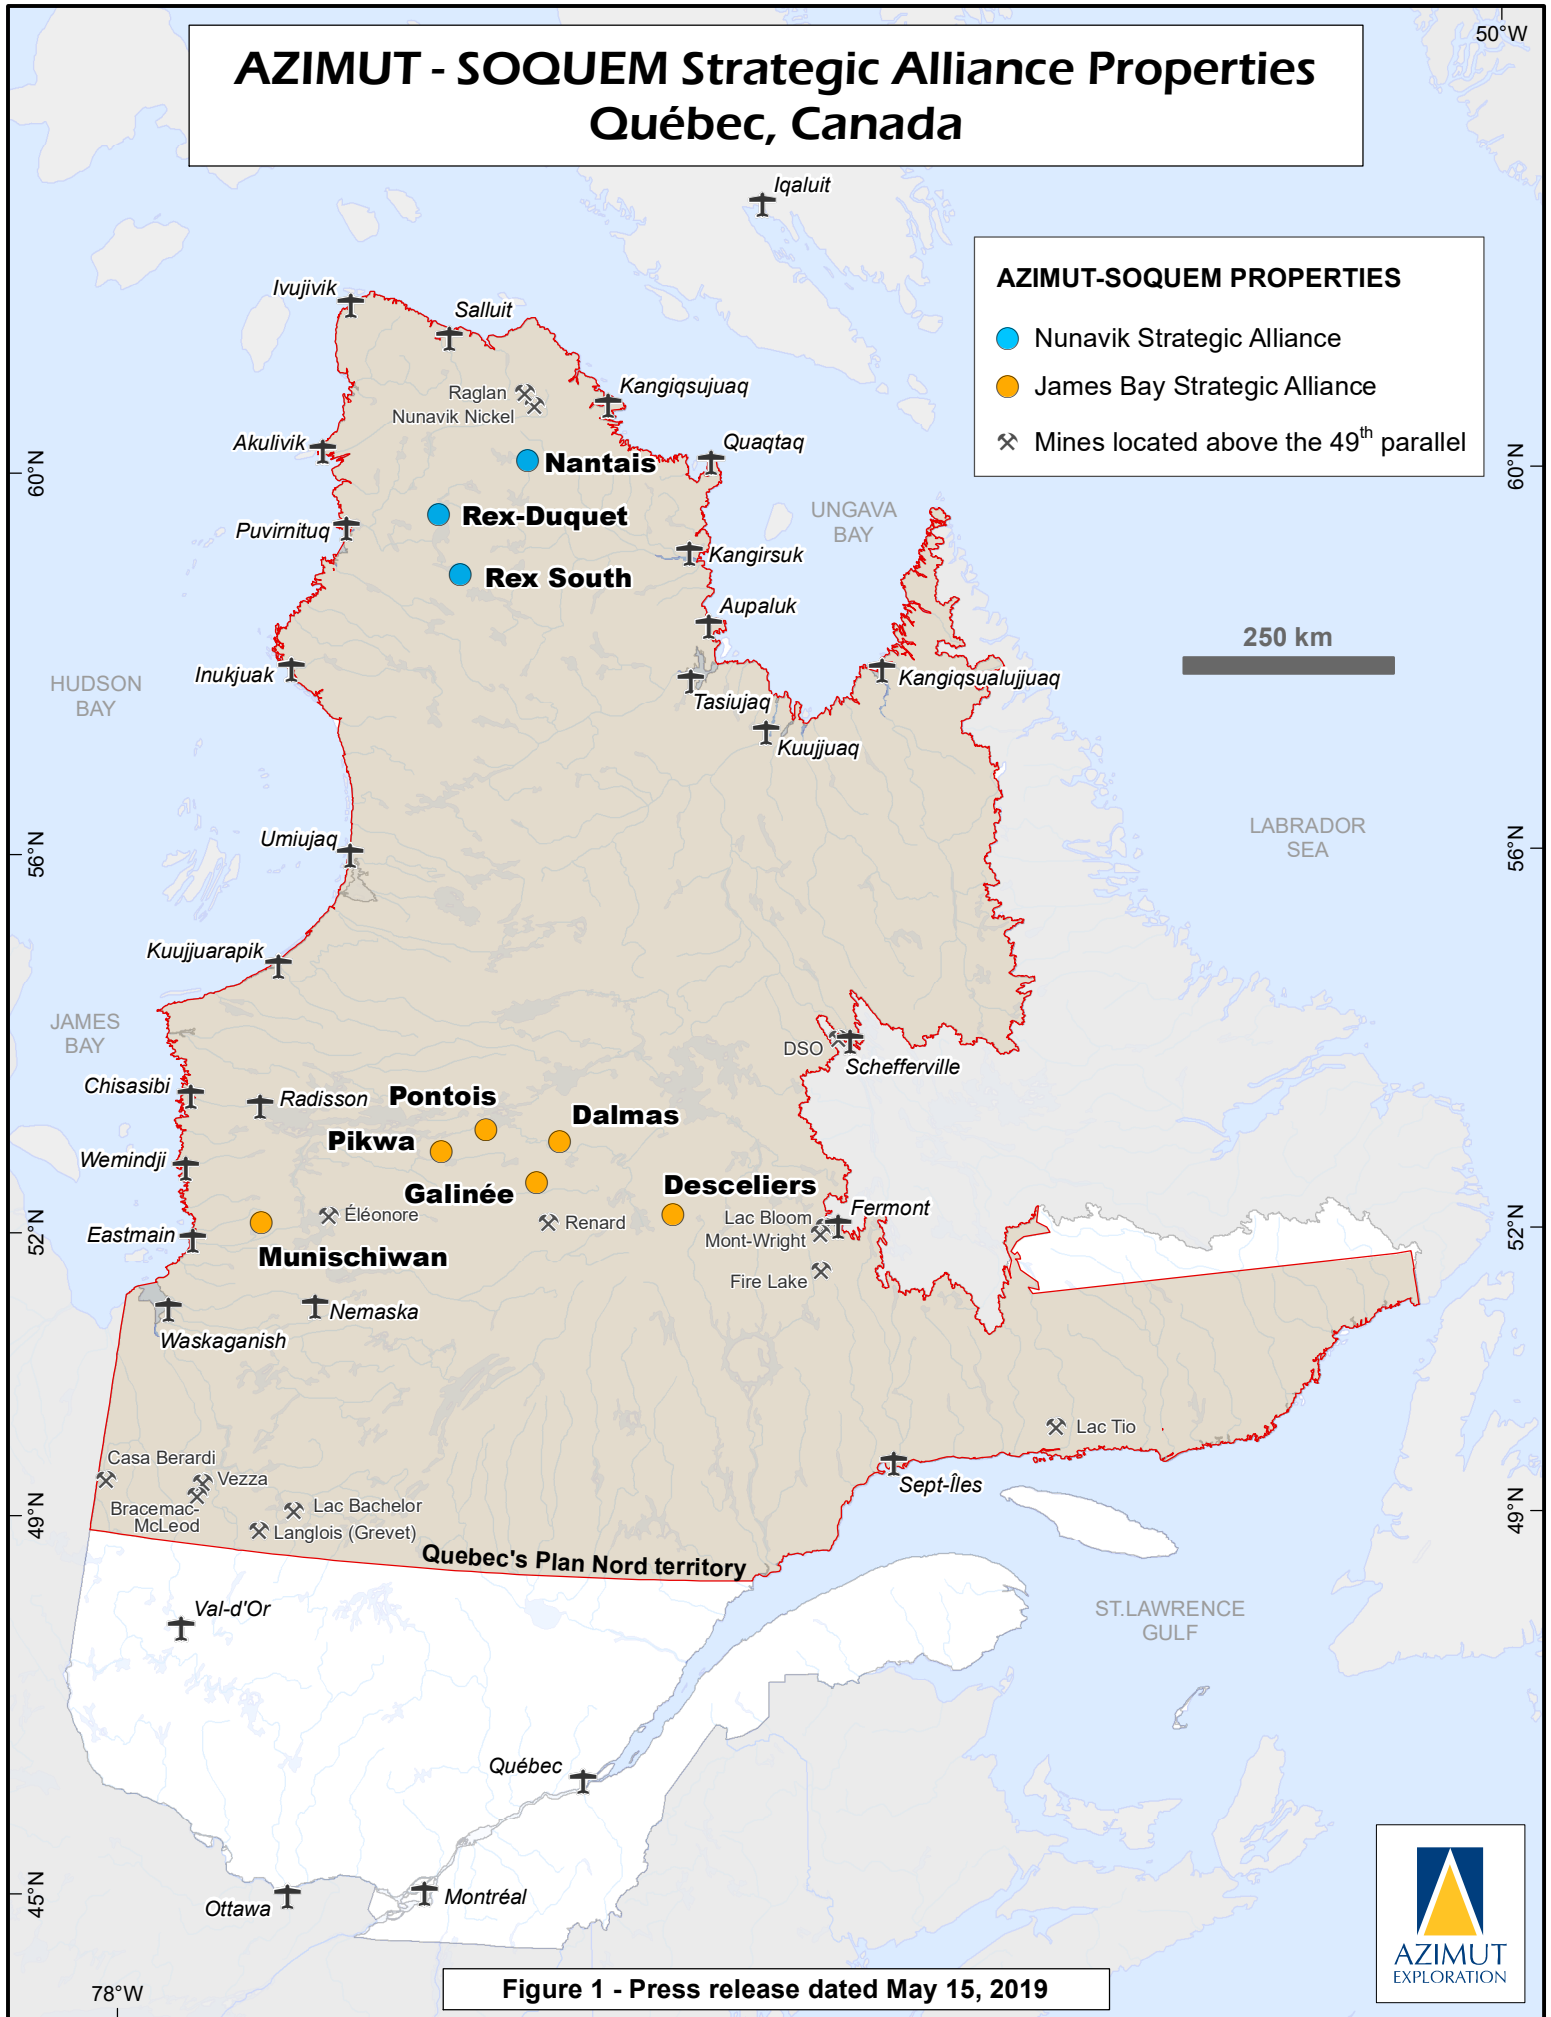

# AZIMUT - SOQUEM Strategic Alliance Properties Québec, Canada

## AZIMUT-SOQUEM PROPERTIES

- Nunavik Strategic Alliance
- James Bay Strategic Alliance
- ⌘ Mines located above the 49<sup>th</sup> parallel

Figure 1 - Press release dated May 15, 2019